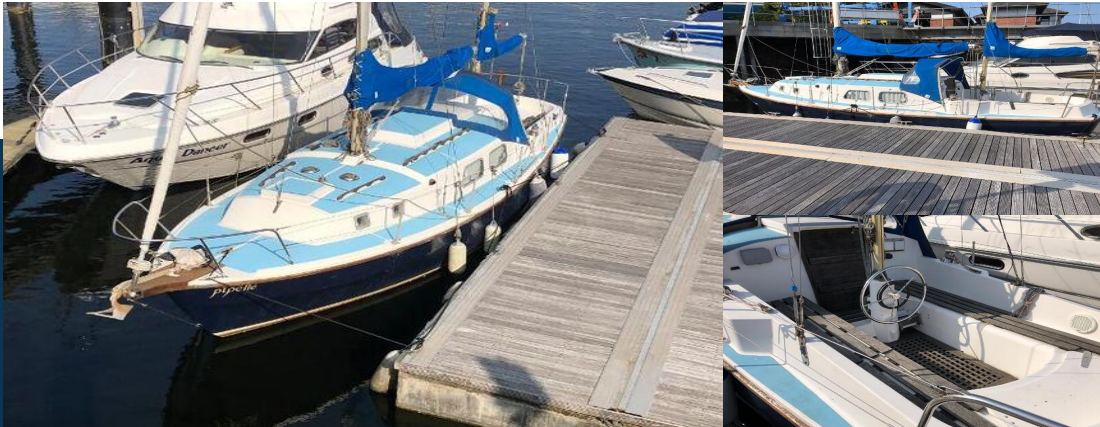

## Westerly - Berwick

£ 17,950

📍 Cardiff, Wales

BJ Marine

[www.bjmarine.net](http://www.bjmarine.net)

0035 31806150

- Blue Water Cruisers
- 1975
- 9.41 m/31 ft

Westerly Berwick from 1975. A fine example of this popular bilge keel ketch cruiser from 1975 with Watermota Seapanther 25hp inboard diesel. Five berth accommodation in two cabins plus separate heads. Lying Penarth MarinaDisclaimer