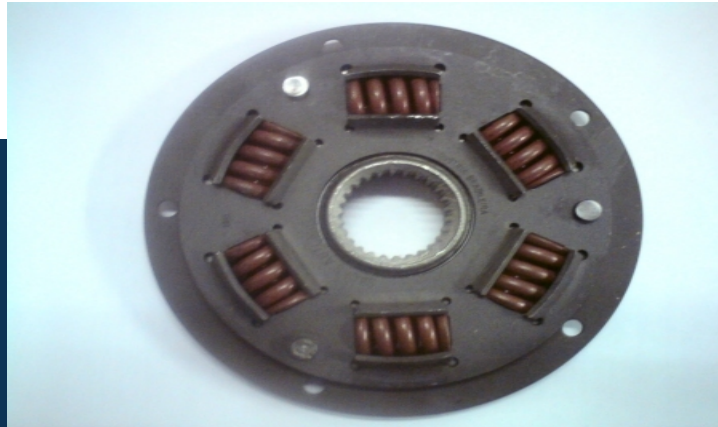

## Perkins - To Borg Warner Driveplate

**£ 68**

📍 Sussex, South East

**Lancing Marine**[www.lancingmarine.com](http://www.lancingmarine.com)**01273411765**

Marine Drive Plate Fits Perkins engines 4108 and 4107 with 5 bolt arrangement, splines are to suit Borg Warner 24 Spline gearbox. Prices do not include Freight and VAT, we stock a large range of Marine engine spares please phone for details.