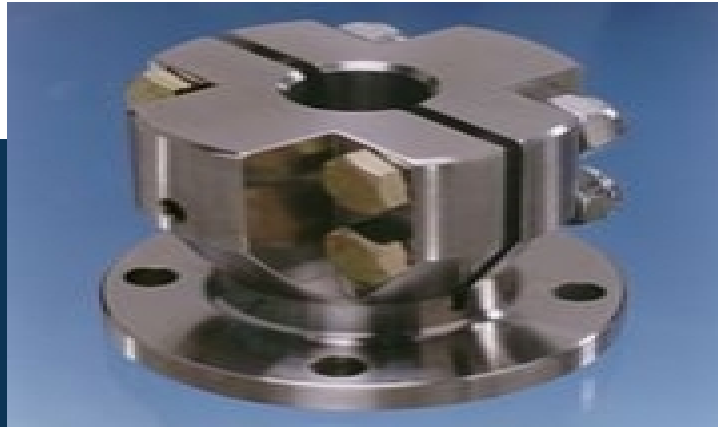

7241 - R & D Clamp Coupling

£ 59

📍 Sussex, South East

Lancing Marine
www.lancingmarine.com

01273411765

R&D 4" Clamp coupling, Easy to install and position, Available in most standard shaft sizes imperial and metric. Most common flange sizes are available from stock. Please phone for details. Please ask for more information and technical advice from our resident engineers and boatbuilders.