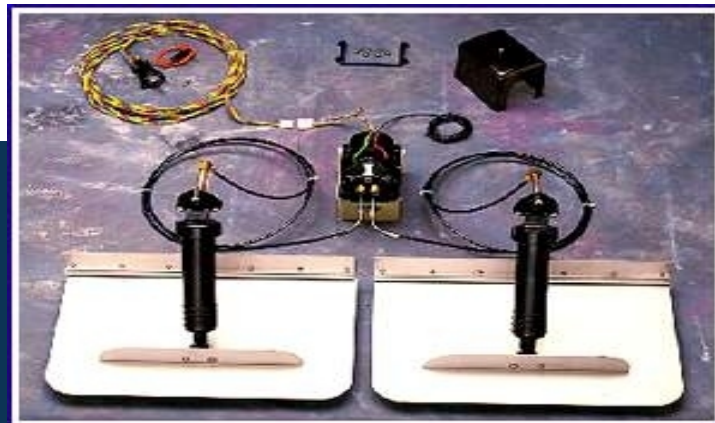

Bennett Trim Tab Kits Plates 12 x 12 (30cm x 30cm) Rams Pump 12v

£ 460

📍 Sussex, South East

Lancing Marine
www.lancingmarine.com

01273411765

This comprehensive easy to fit kit can complete change the boats handling. Not only does it help lift the stern a rduce drag, it also helps with steering. If the bow is pointing upwards the wind can catch it and make steering difficukt. With trim tabs fitted this lowers the bow and puts more of the vessel in the water given more resistance from cross winds. Plate width can be discussed with us to optimise your installation.